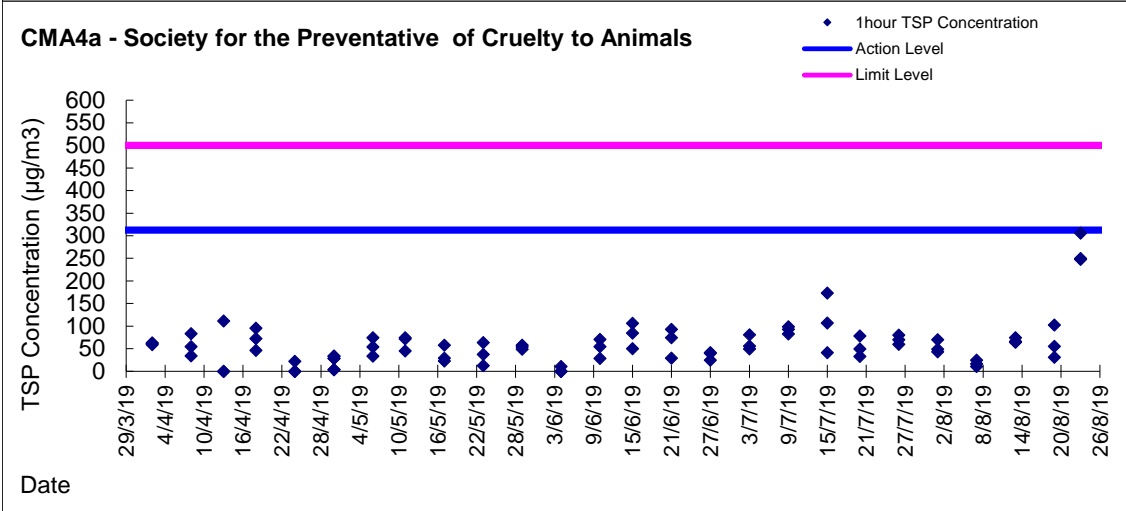

Graphic Presentation of 1 hour TSP Result

Graphic Presentation of 24 hour TSP Result