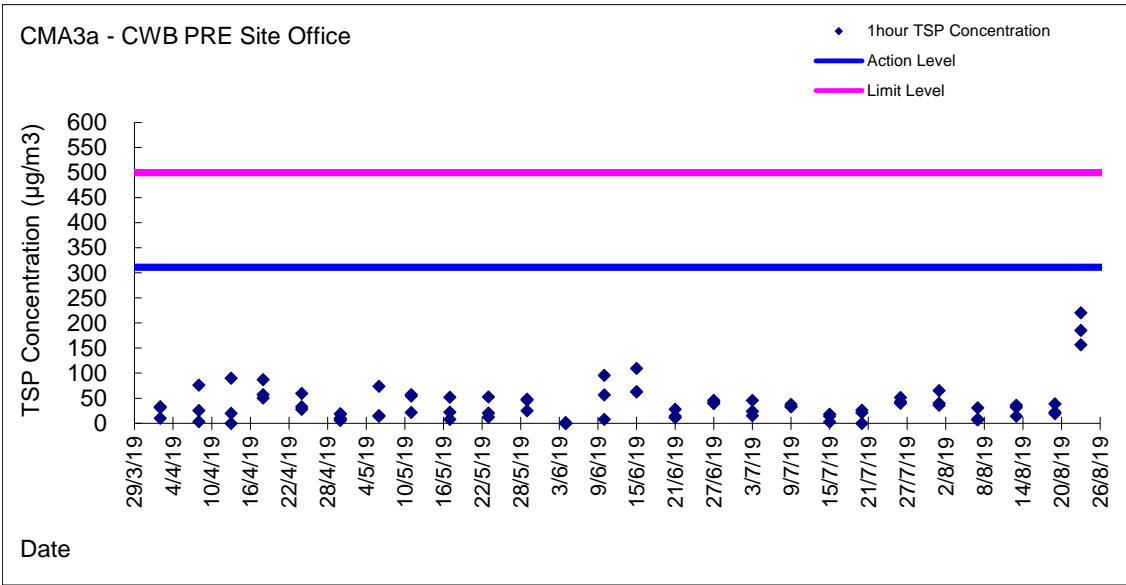

Graphic Presentation of 1 hour TSP Result

Graphic Presentation of 24 hour TSP Result